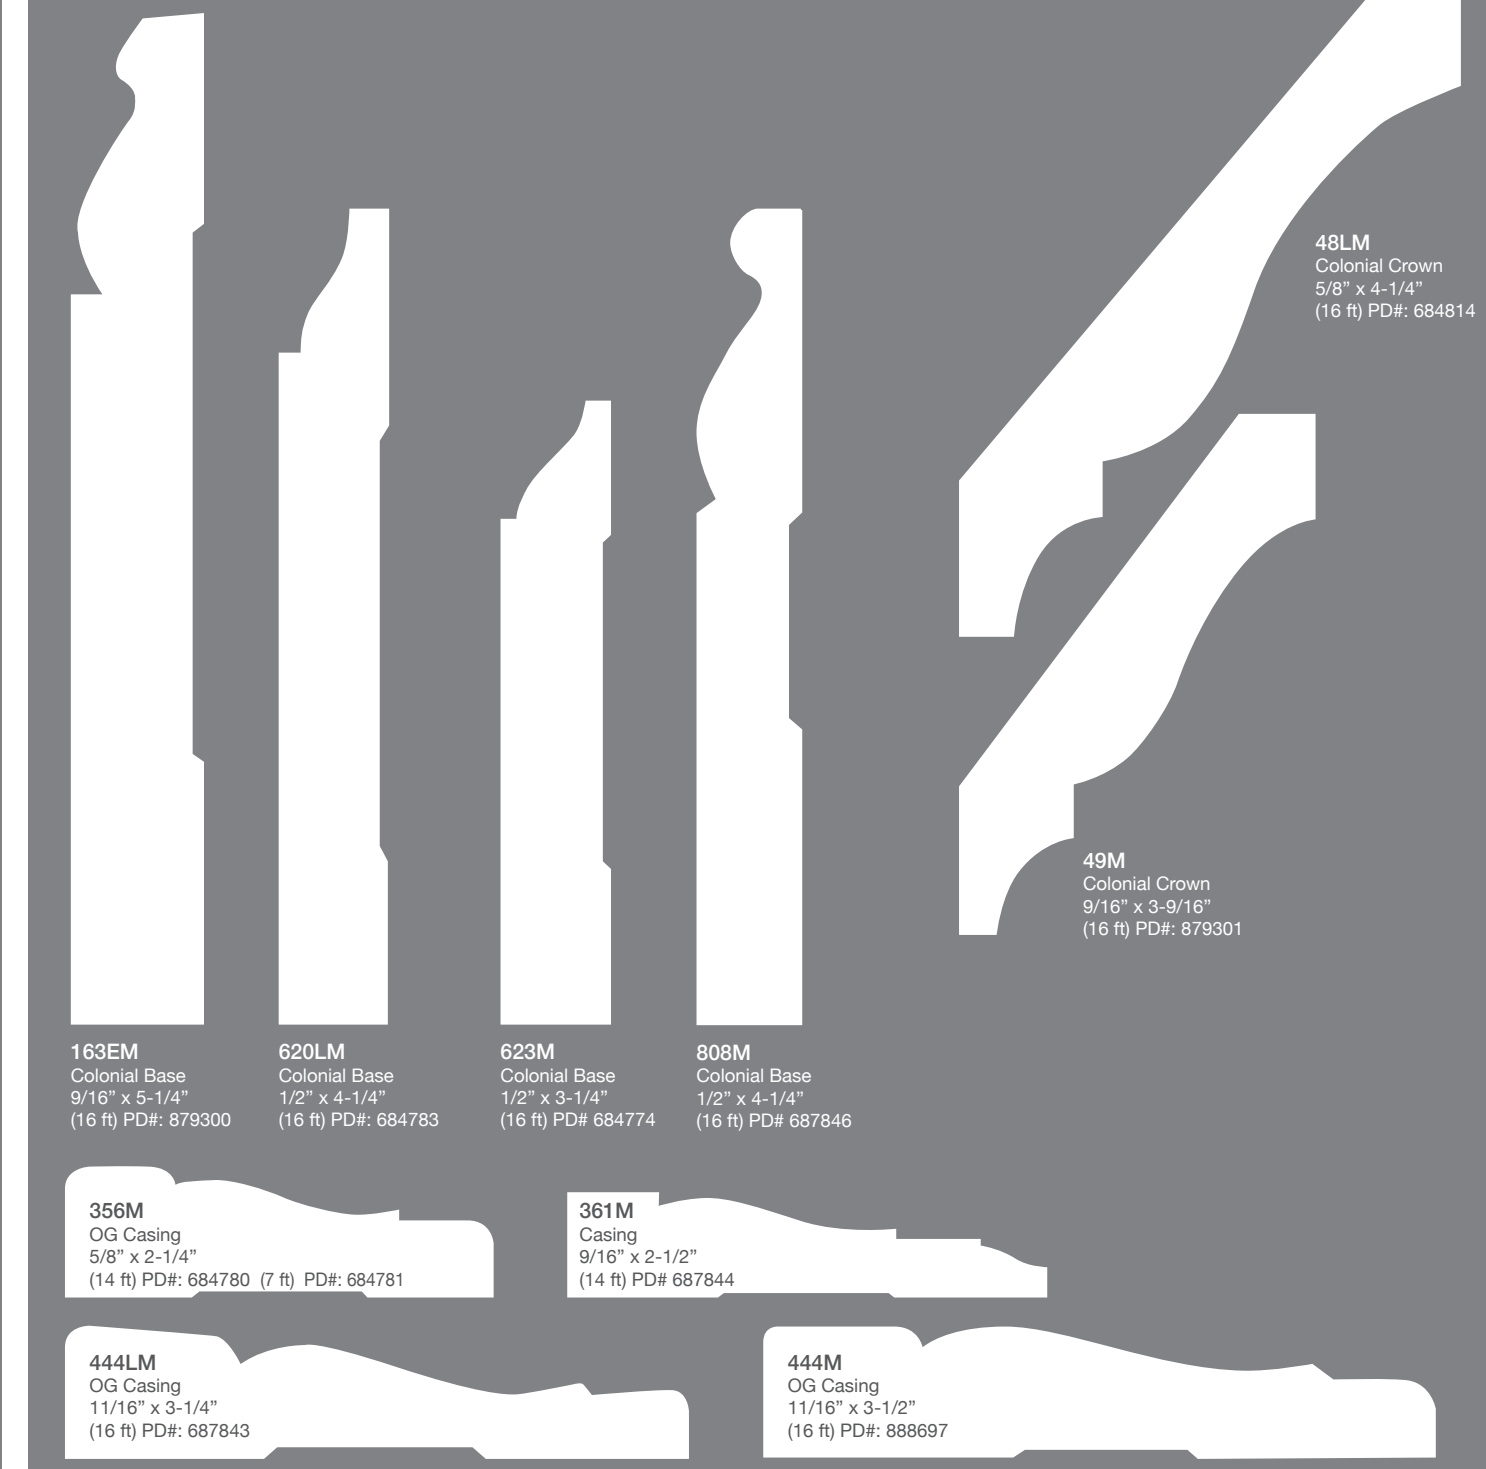

Pine

Primed FJ Pine

MDF Primed

Unfinished Red Oak

Unfinished Poplar

Interior Moulding | Trim

Scan with your smartphone to see our full stock catalog.