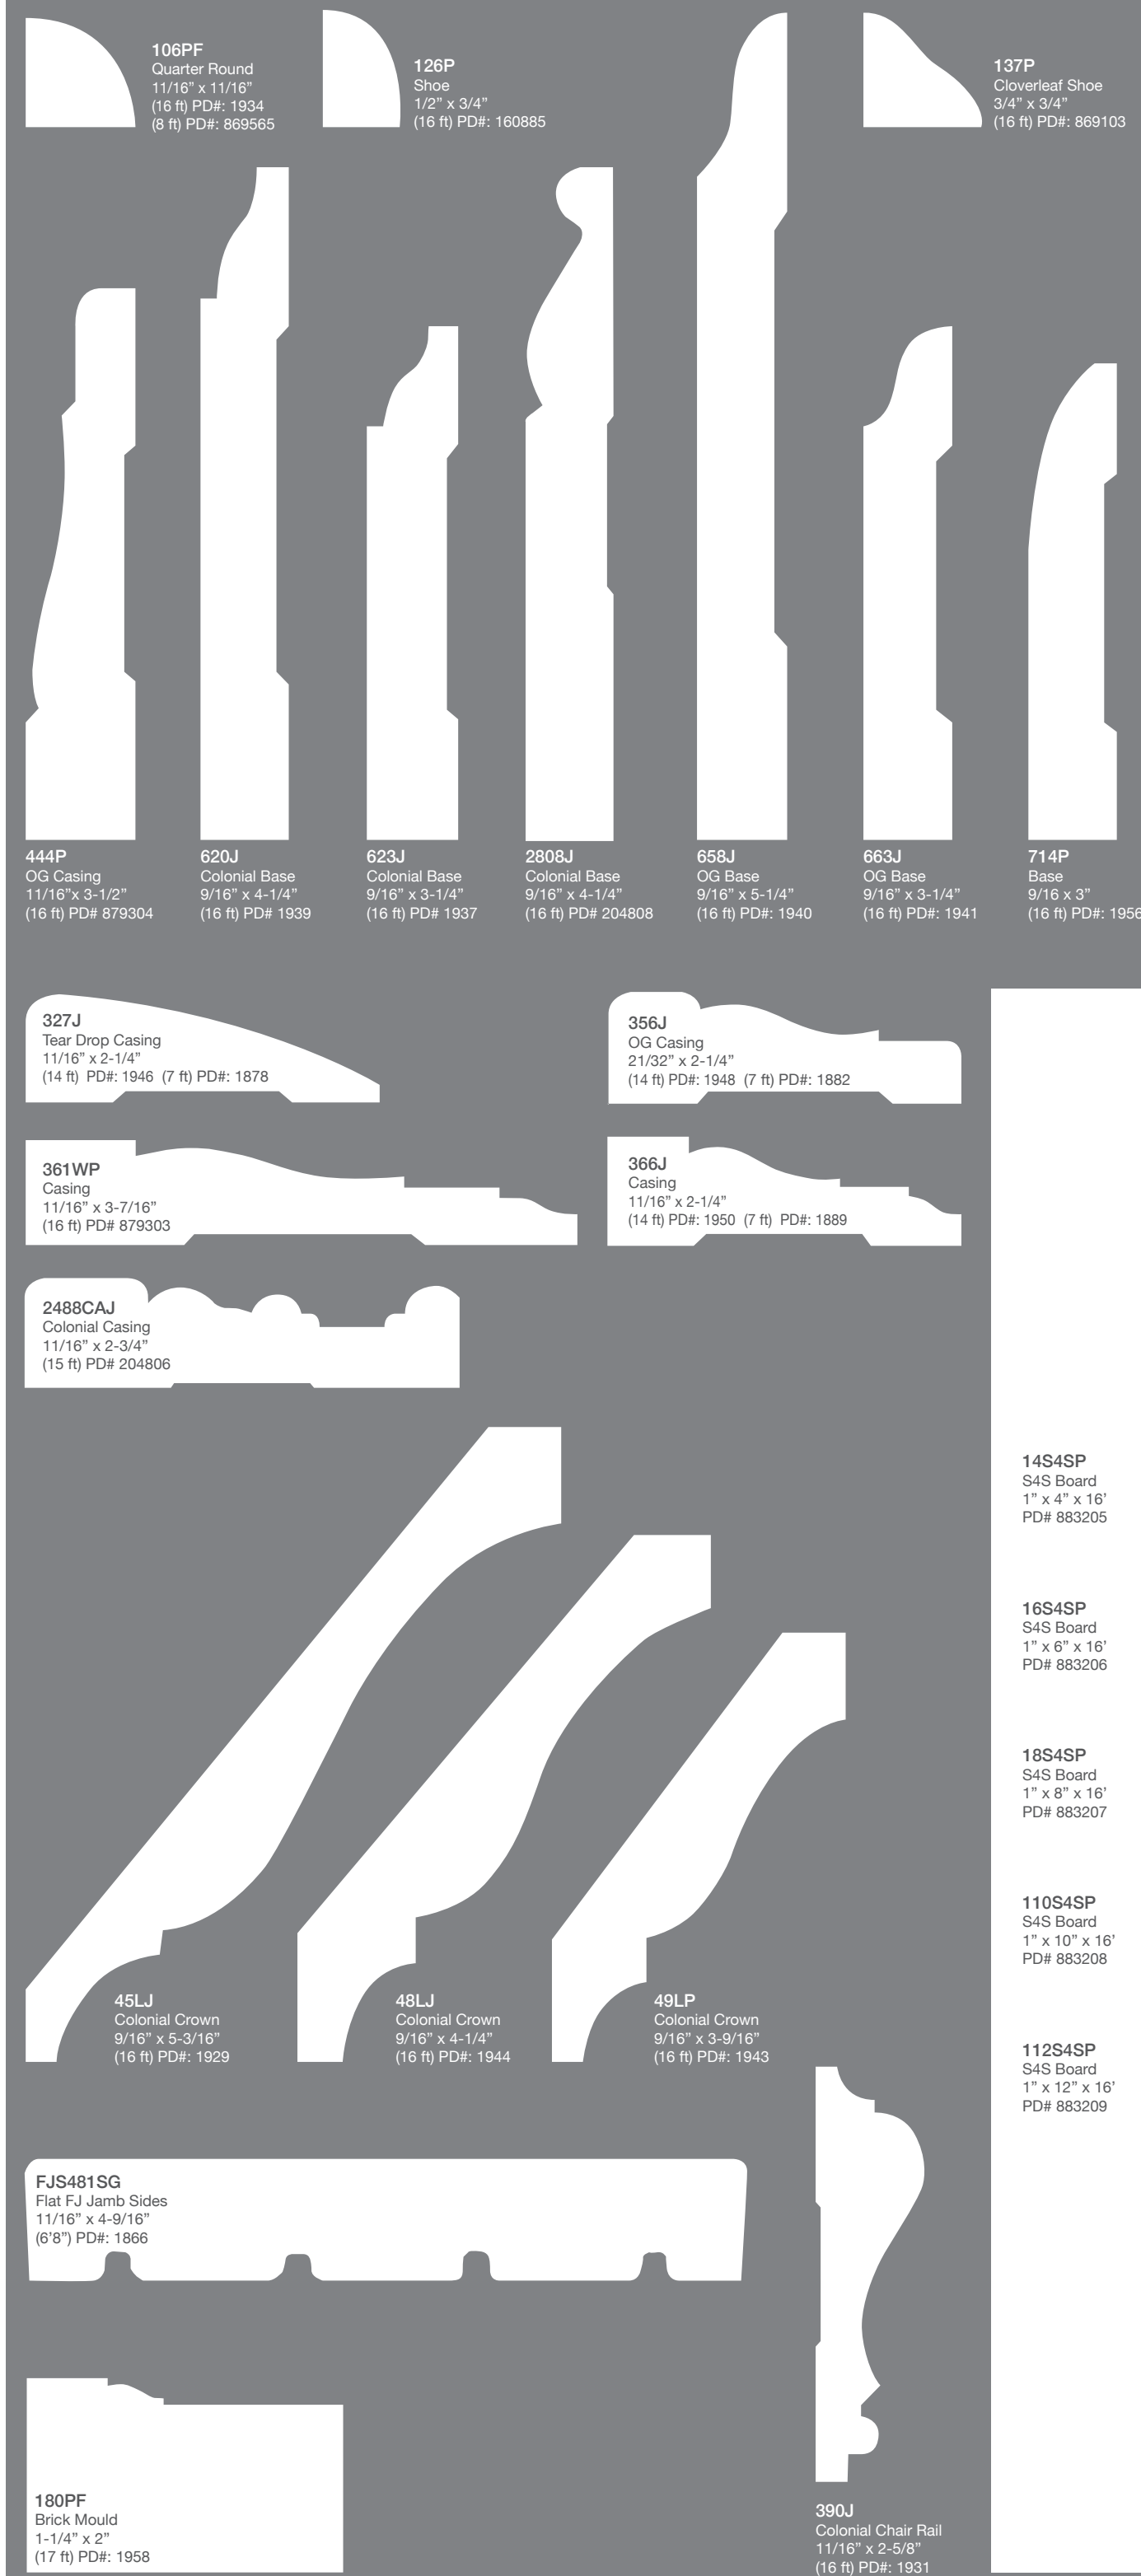

Pine

Primed FJ Pine

MDF Primed

Unfinished Red Oak

Unfinished Poplar

Interior Moulding | Trim

Scan with your smartphone to see our full stock catalog.