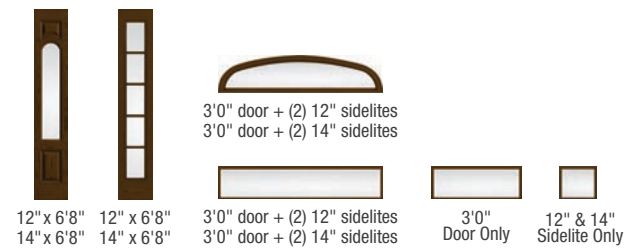

Decorative Glass Designs*

Also Available:

Privacy & Textured Glass See page 11.

Low-E Glass See page 11.

Canvas Collection®

Creates a sleek, modern entryway with a smooth, paintable surface for virtually unlimited color options both inside and out.