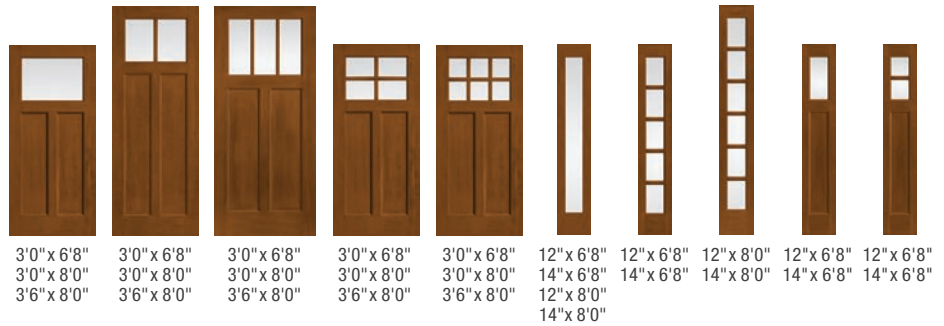

Start exploring our many entryway styles.

Wood-grained or smooth textures. A world of inspired glass designs. And a multitude of shapes and sizes to suit any entryway's needs. Choose from our broad portfolio of Classic-Craft premium entryway styles to configure a beautiful look that suits any homeowner. Here, you'll find samples of our extensive assortment of available door, sidelite and transom options – sorted by Classic-Craft collection – for creating the perfect entryway.

American Style Collection™

Features high-definition vertical Fir grain with Shaker styling, ideal for a variety of homes from Arts and Crafts to Contemporary and Modern.

Doors, Sidelite & Transom Examples