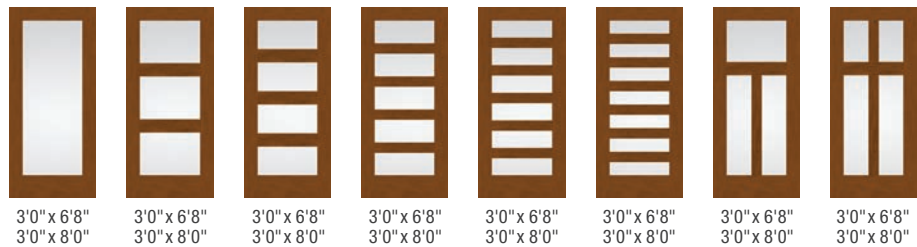

Start exploring our many entryway styles.

Wood-grained or smooth textures. A world of inspired glass designs. And a multitude of shapes and sizes to suit any entryway's needs. Choose from our broad portfolio of Classic-Craft premium entryway styles to configure a beautiful look that suits any homeowner. Here, you'll find samples of our extensive assortment of available door, sidelite and transom options – sorted by Classic-Craft collection – for creating the perfect entryway.

American Style Collection™

Features high-definition vertical Fir grain with Shaker styling, ideal for a variety of homes from Arts and Crafts to Contemporary and Modern.

Doors, Sidelite & Transom Examples