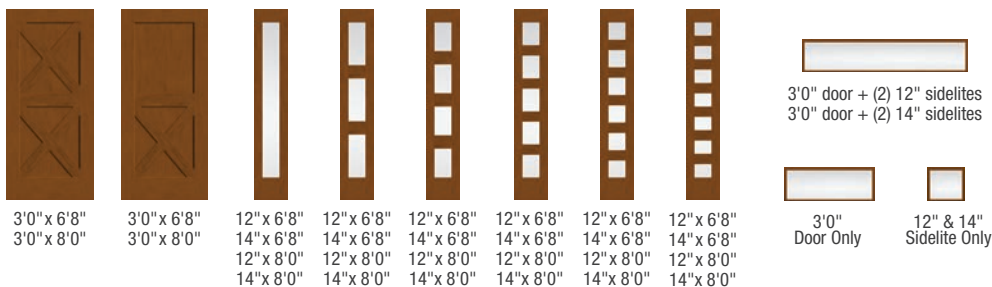

Start exploring our many entryway styles.

Wood-grained or smooth textures. A world of inspired glass designs. And a multitude of shapes and sizes to suit any entryway's needs. Choose from our broad portfolio of Classic-Craft premium entryway styles to configure a beautiful look that suits any homeowner. Here, you'll find samples of our extensive assortment of available door, sidelite and transom options – sorted by Classic-Craft collection – for creating the perfect entryway.

American Style Collection™

Features high-definition vertical Fir grain with Shaker styling, ideal for a variety of homes from Arts and Crafts to Contemporary and Modern.

Doors, Sidelite & Transom Examples