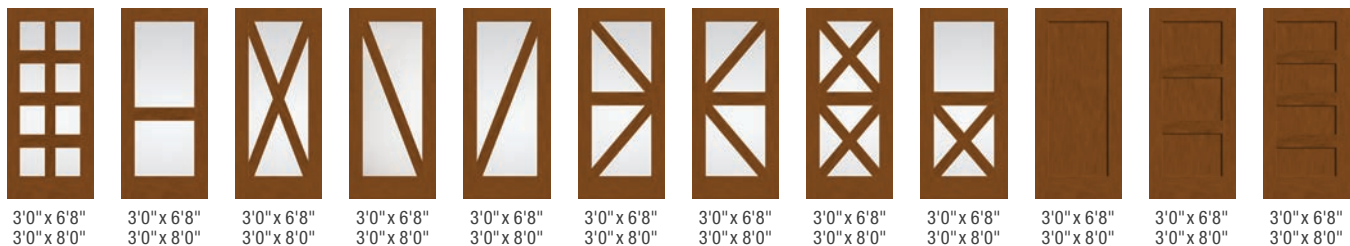

Start exploring our many entryway styles.

Wood-grained or smooth textures. A world of inspired glass designs. And a multitude of shapes and sizes to suit any entryway's needs. Choose from our broad portfolio of Classic-Craft premium entryway styles to configure a beautiful look that suits any homeowner. Here, you'll find samples of our extensive assortment of available door, sidelite and transom options – sorted by Classic-Craft collection – for creating the perfect entryway.

American Style Collection™

Features high-definition vertical Fir grain with Shaker styling, ideal for a variety of homes from Arts and Crafts to Contemporary and Modern.

Doors, Sidelite & Transom Examples