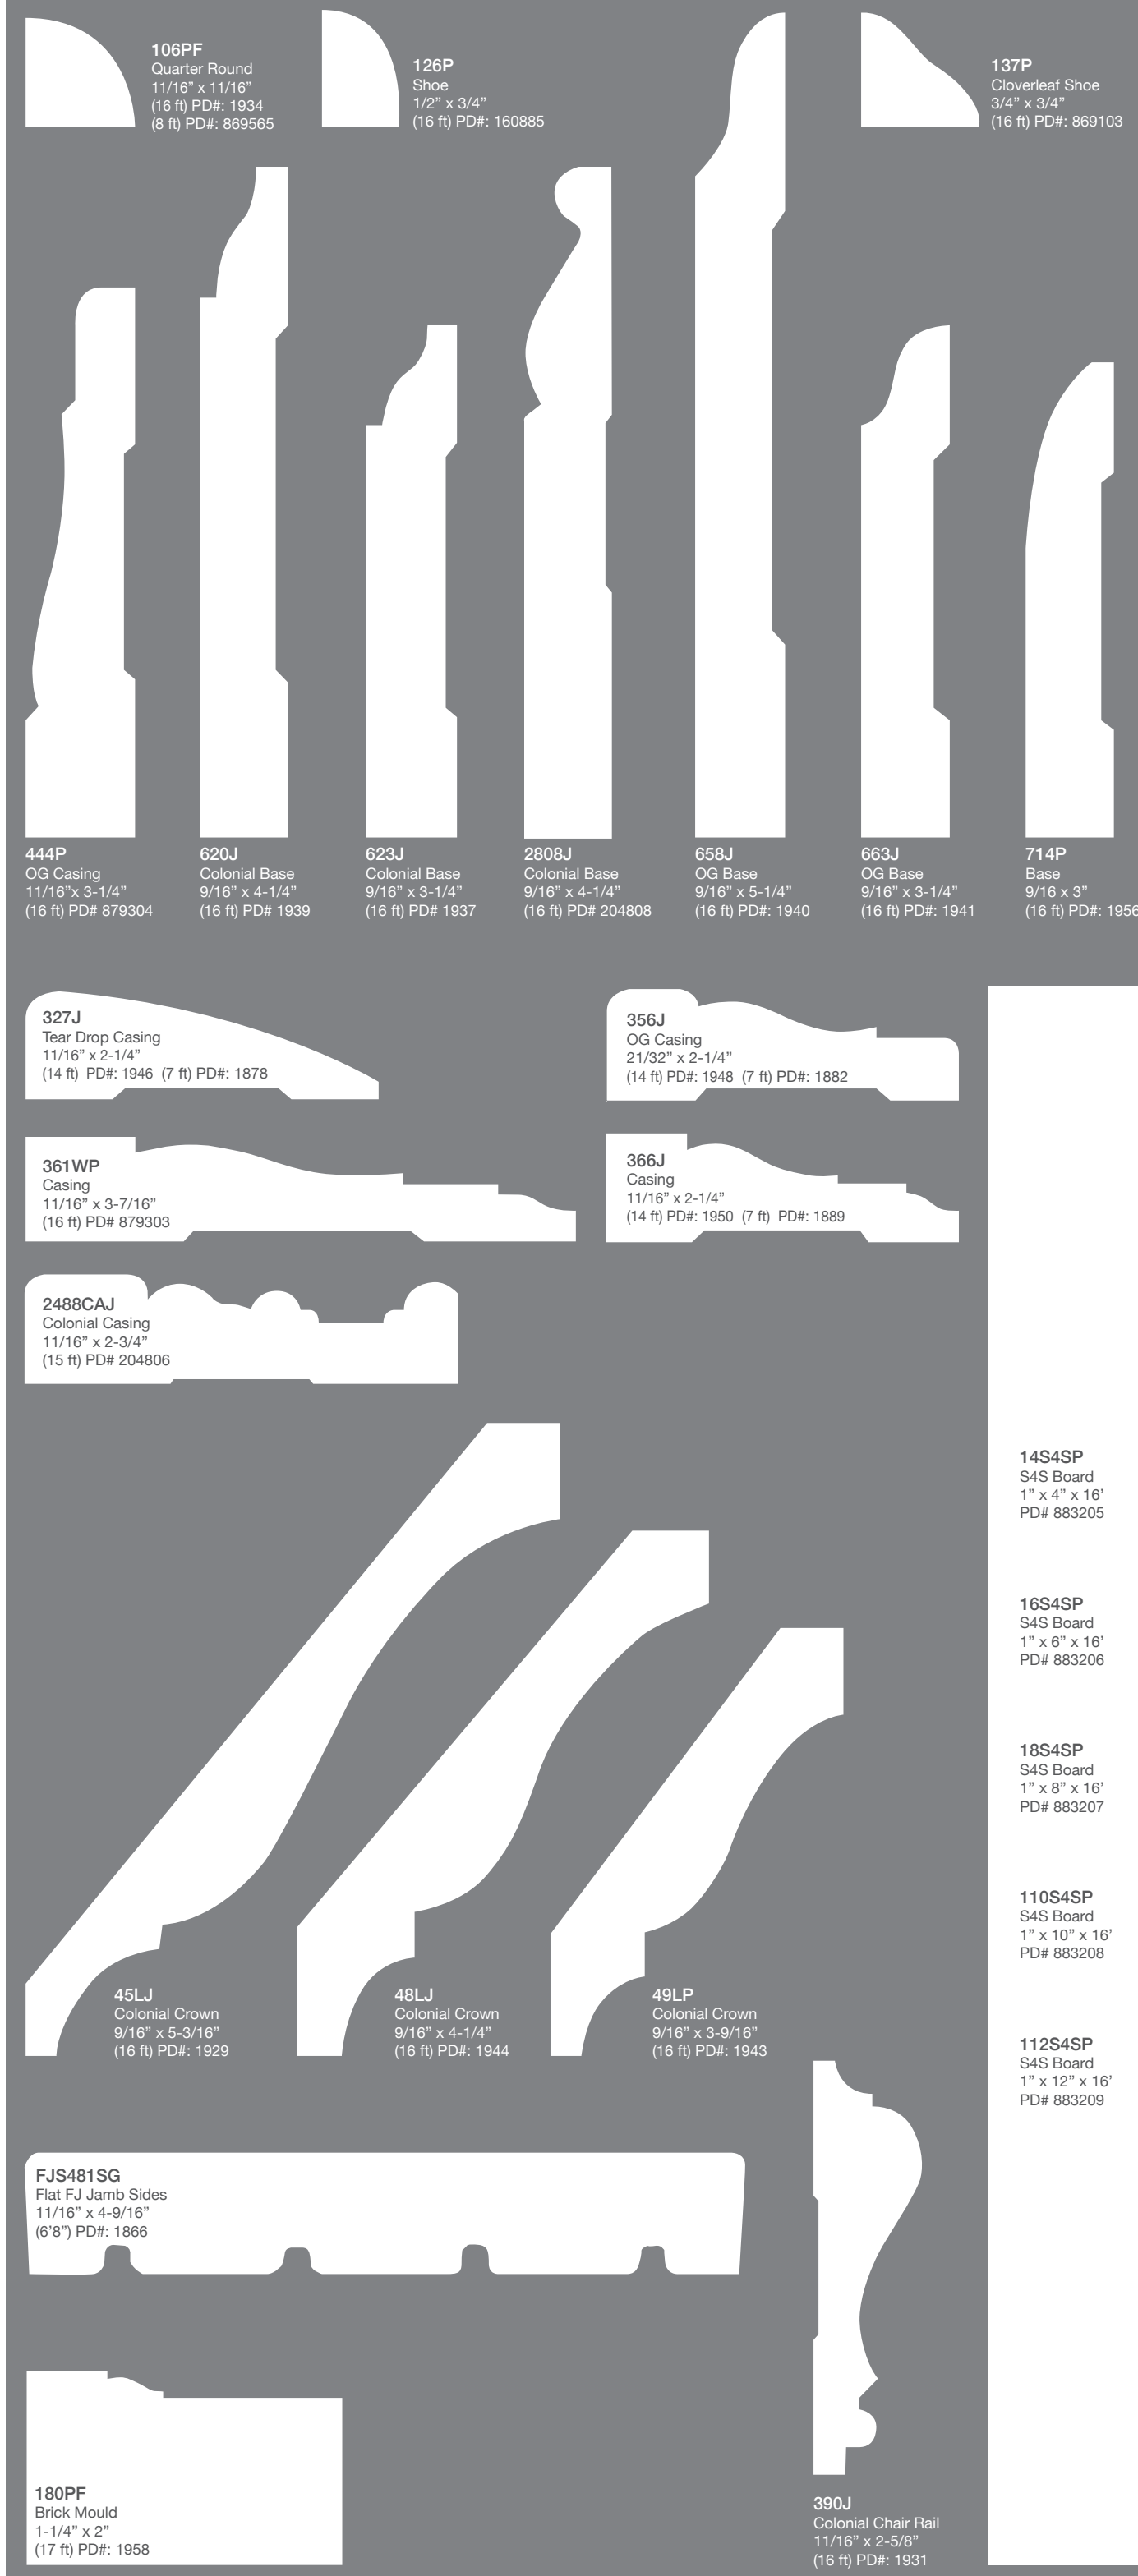

Pine

Primed FJ Pine

MDF Primed

Unfinished Red Oak

Unfinished Poplar

Interior Moulding | Trim

Scan with your smartphone to see our full stock catalog.