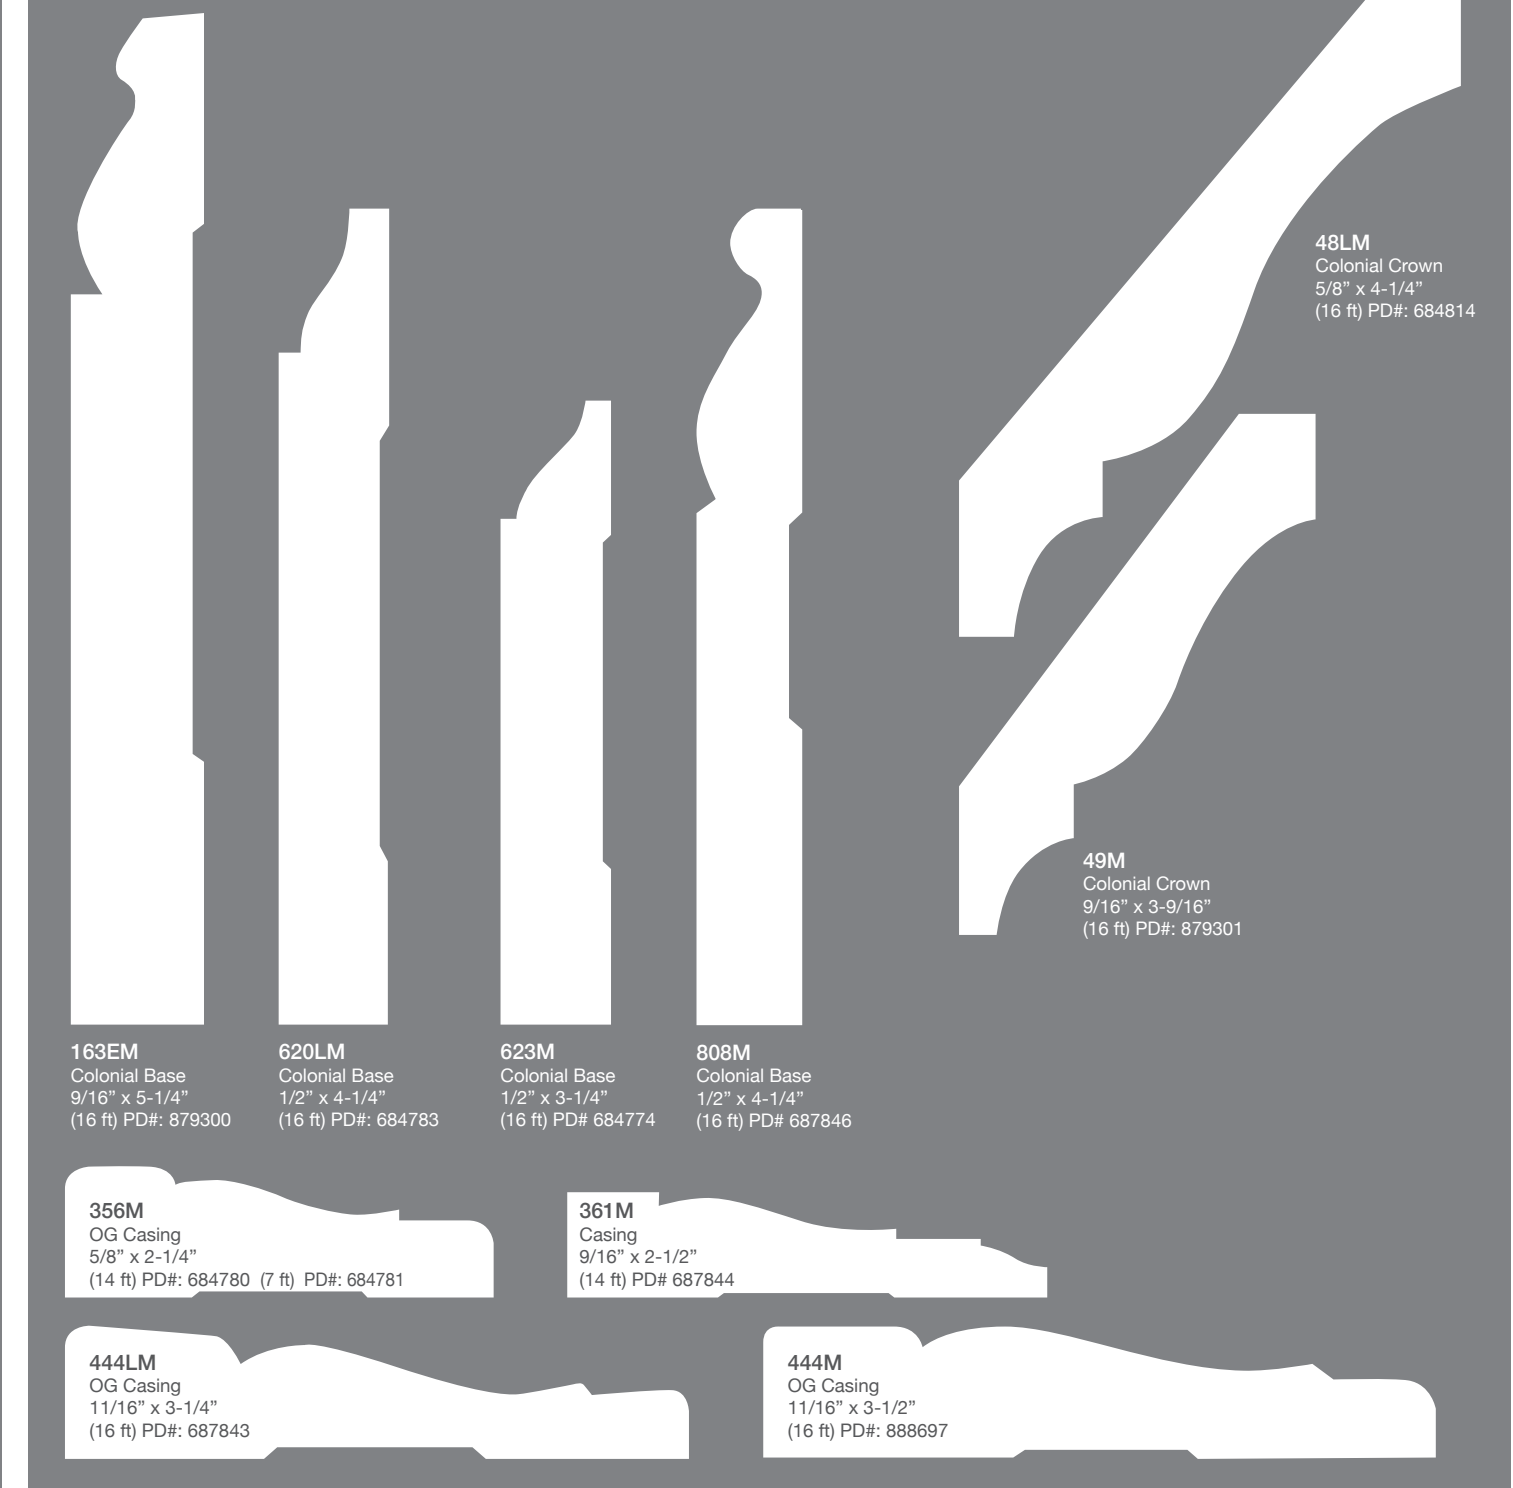

Pine

Primed FJ Pine

MDF Primed

Unfinished Red Oak

Unfinished Poplar

Interior Moulding | Trim

Scan with your smartphone to see our full stock catalog.