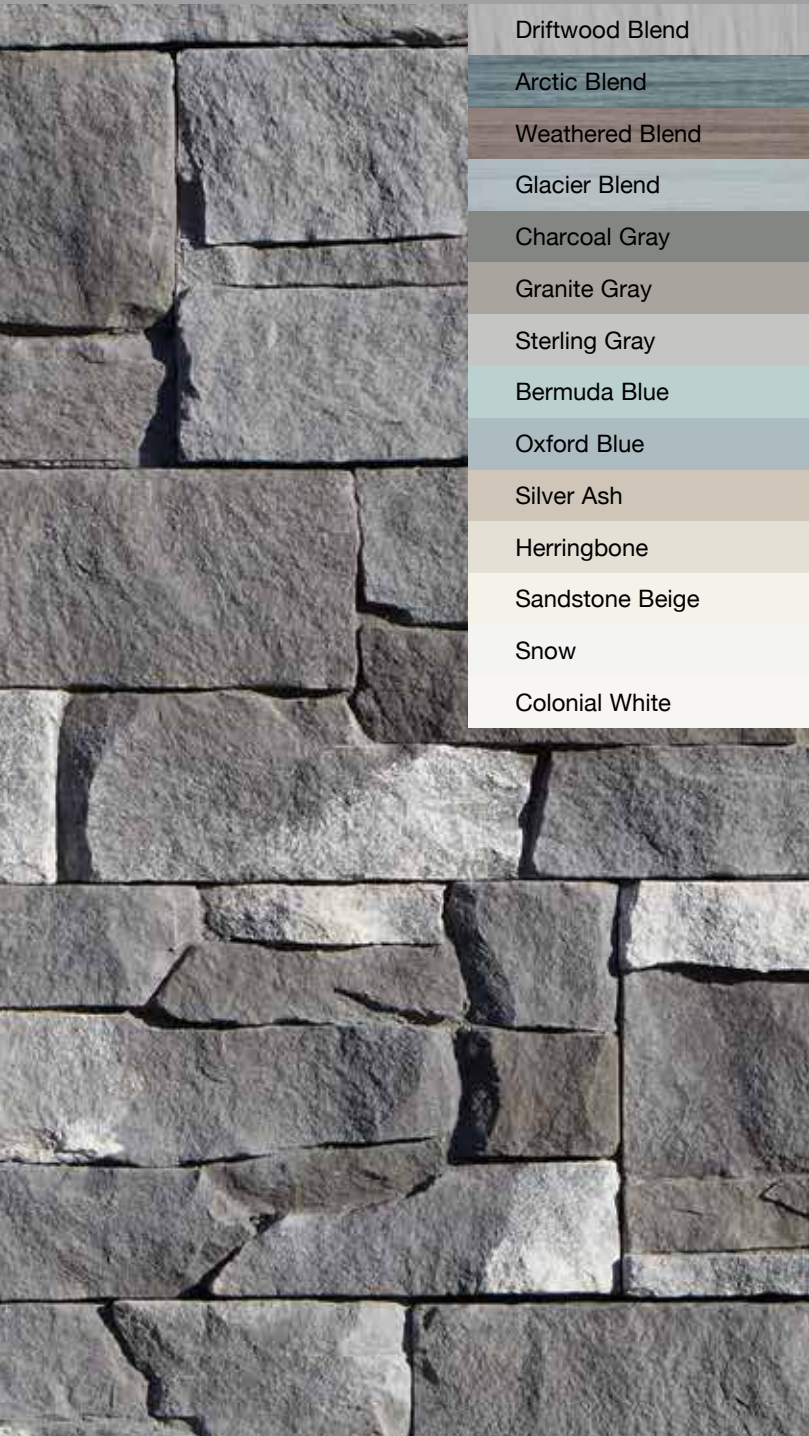

# Adirondack Snowfall

- Driftwood Blend
- Arctic Blend
- Weathered Blend
- Glacier Blend
- Charcoal Gray
- Granite Gray
- Sterling Gray
- Bermuda Blue
- Oxford Blue
- Silver Ash
- Herringbone
- Sandstone Beige
- Snow
- Colonial White

# Appalachian Twilight

- Natural Blend
- Driftwood Blend
- Weathered Blend
- Frontier Blend
- Timber Blend
- Terra Cotta
- Mountain Cedar
- Espresso
- Midnight Blue
- Flagstone
- Granite Gray
- Sterling Gray
- Bermuda Blue
- Oxford Blue
- Silver Ash
- Herringbone
- Sandstone Beige
- Desert Tan
- Savannah Wicker
- Light Maple
- Heritage Cream
- Snow
- Colonial White

# Harbor Sunset

- Natural Blend
- Cedar Blend
- Rustic Blend
- Arctic Blend
- Weathered Blend
- Frontier Blend
- Timber Blend
- Canyon Blend
- Meadow Blend
- Brownstone
- Mountain Cedar
- Sable Brown
- Charcoal Gray
- Granite Gray
- Oxford Blue
- Seagrass
- Cypress
- Silver Ash
- Herringbone
- Sandstone Beige
- Desert Tan
- Natural Clay
- Savannah Wicker
- Light Maple
- Buckskin
- Heritage Cream
- Snow
- Colonial White